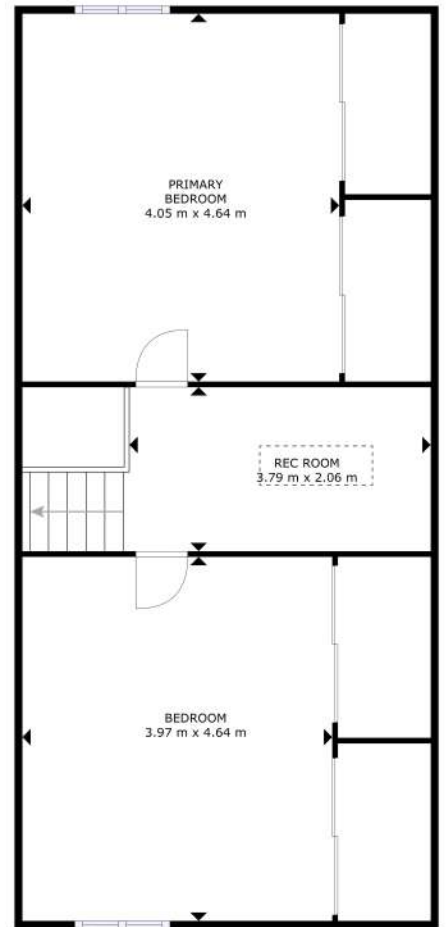

1ST FLOOR

2ND FLOOR

3RD FLOOR

GROSS INTERNAL AREA  
 1ST FLOOR: 60 m<sup>2</sup>, 2ND FLOOR: 37 m<sup>2</sup>  
 3RD FLOOR: 59 m<sup>2</sup>, TOTAL: 156 m<sup>2</sup>  
 SIZES AND DIMENSIONS ARE APPROXIMATE, ACTUAL MAY VARY.