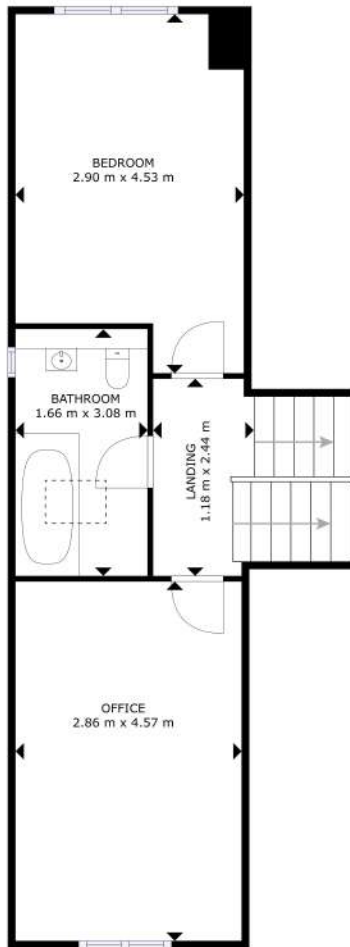

1ST FLOOR

2ND FLOOR

3RD FLOOR

GROSS INTERNAL AREA  
 1ST FLOOR: 60 m<sup>2</sup>, 2ND FLOOR: 37 m<sup>2</sup>  
 3RD FLOOR: 59 m<sup>2</sup>, TOTAL: 156 m<sup>2</sup>  
 SIZES AND DIMENSIONS ARE APPROXIMATE, ACTUAL MAY VARY.